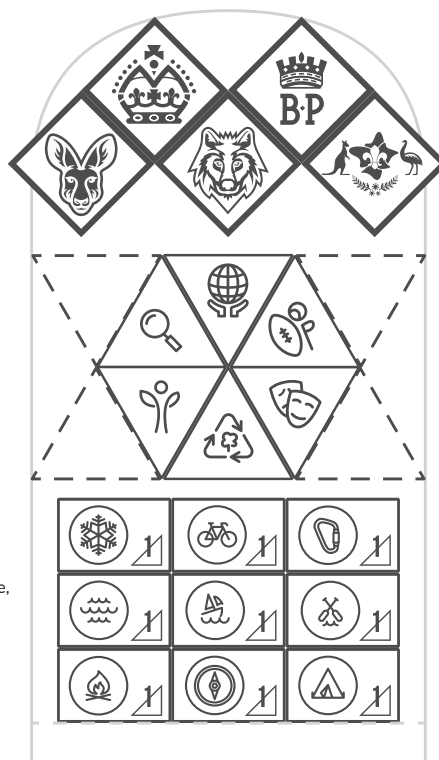

Uniform Layout for Youth Members

Name Tapes

District / Region Badge

Better World Framework

Additional Awards
(Camper, Duke of Edinburgh, First Aid, Landcare, Personal Development, Pilot Wings, SES, Their Service, Our Heritage, Unit Management, Walkabout)

Introduction to Section Badge

Peak Award Badges

Special Interest Area Badges

Outdoor Adventure Skills Badges

Right Sleeve MY IDENTITY

Left Sleeve MY JOURNEY

Unit Role Identification
(Patrol Leader, Assistant Patrol Leader)